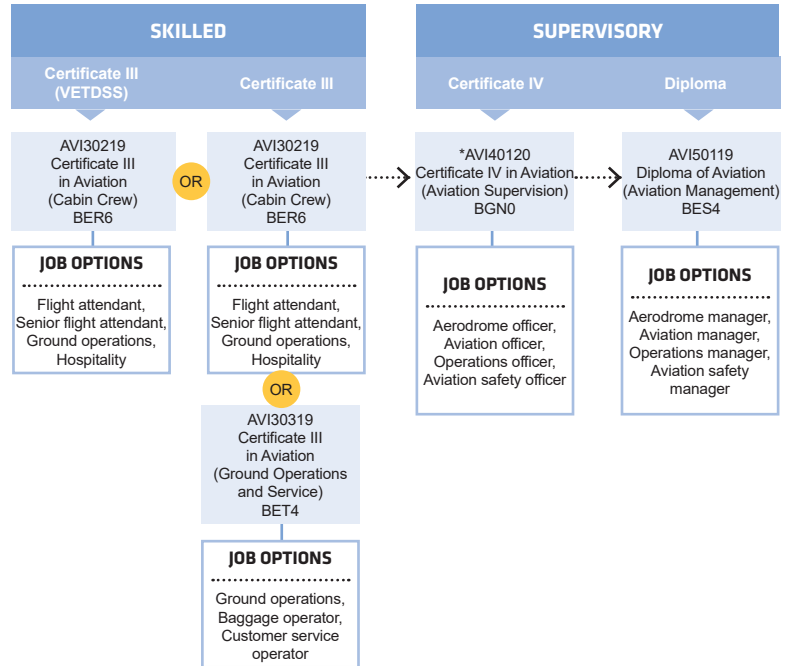

course search

how to apply

PILOT STUDIES

CABIN CREW AND GROUND OPERATIONS

AIRCRAFT MAINTENANCE

*Please note:

These courses will transition to a new training package in 2023. This means that any students who started in 2023 will transfer during their study to new units developed to meet current and future industry needs.

MARITIME OPERATIONS - MASTER AND DECK

Please visit the Australian Maritime Safety Authority (AMSA) website for details regarding required sea service and additional requirements: <https://www.amsa.gov.au/qualifications-training>