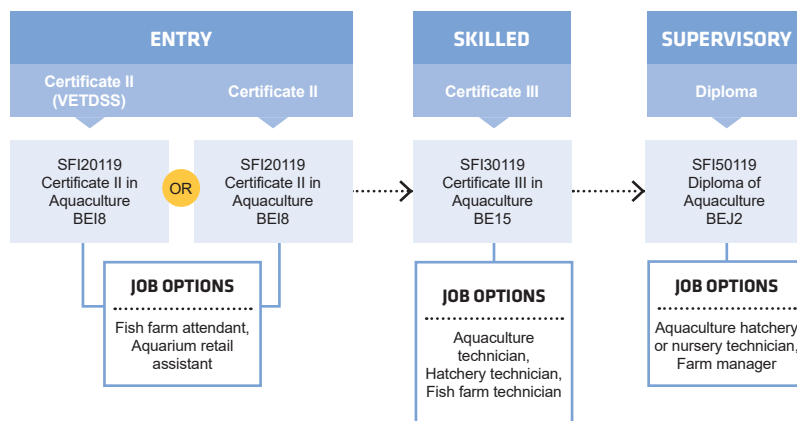

Ph: 13 64 64 Find out more about Jobs and Skills Centres at www.jobsandskills.wa.gov.au

Connect with us... [Facebook] [Twitter] [YouTube]

LOGISTICS

AQUACULTURE

1800 001 001 | info@smtafe.wa.edu.au | southmetrotafe.wa.edu.au