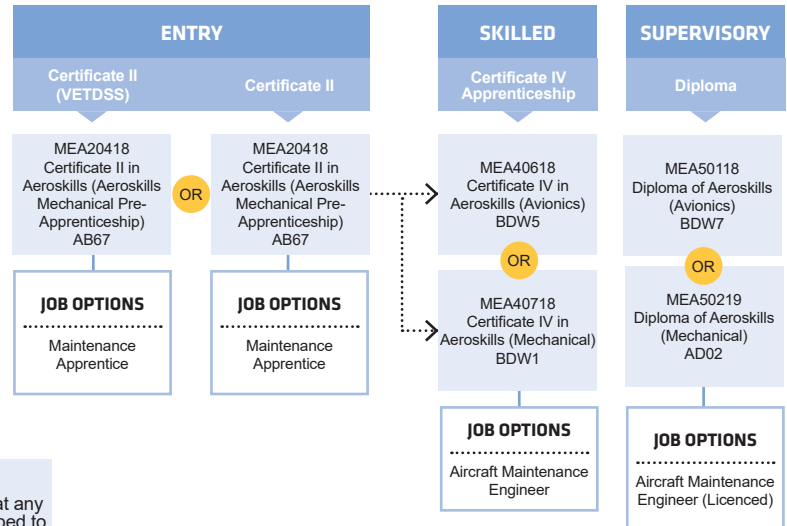

course search

how to apply

PILOT STUDIES

CABIN CREW AND GROUND OPERATIONS

AIRCRAFT MAINTENANCE

*Please note:

These courses will transition to a new training package in 2023. This means that any students who started in 2023 will transfer during their study to new units developed to meet current and future industry needs.

MARITIME OPERATIONS - MASTER AND DECK

Please visit the Australian Maritime Safety Authority (AMSA) website for details regarding required sea service and additional requirements: <https://www.amsa.gov.au/qualifications-training>