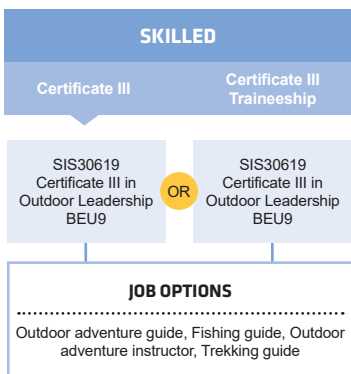

Ph: 13 64 64 Find out more about Jobs and Skills Centres at www.jobsandskills.wa.gov.au

Connect with us...

OUTDOOR RECREATION

PLEASE NOTE:
COMPLETING THIS CERTIFICATE CAN GIVE YOU
OPTIONS FOR A TOURISM PATHWAY