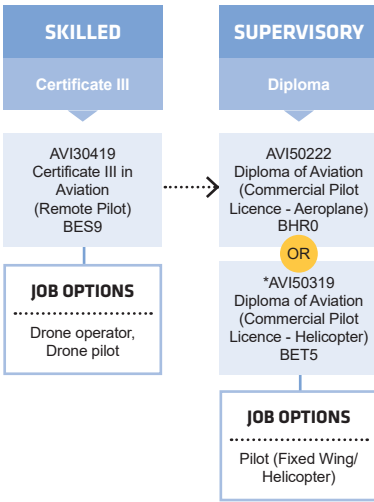

course search

how to apply

PILOT STUDIES

CABIN CREW AND GROUND OPERATIONS

AIRCRAFT MAINTENANCE

*Please note:

These courses will transition to a new training package in 2023. This means that any students who started in 2023 will transfer during their study to new units developed to meet current and future industry needs.

MARITIME OPERATIONS - MASTER AND DECK

Please visit the Australian Maritime Safety Authority (AMSA) website for details regarding required sea service and additional requirements: <https://www.amsa.gov.au/qualifications-training>