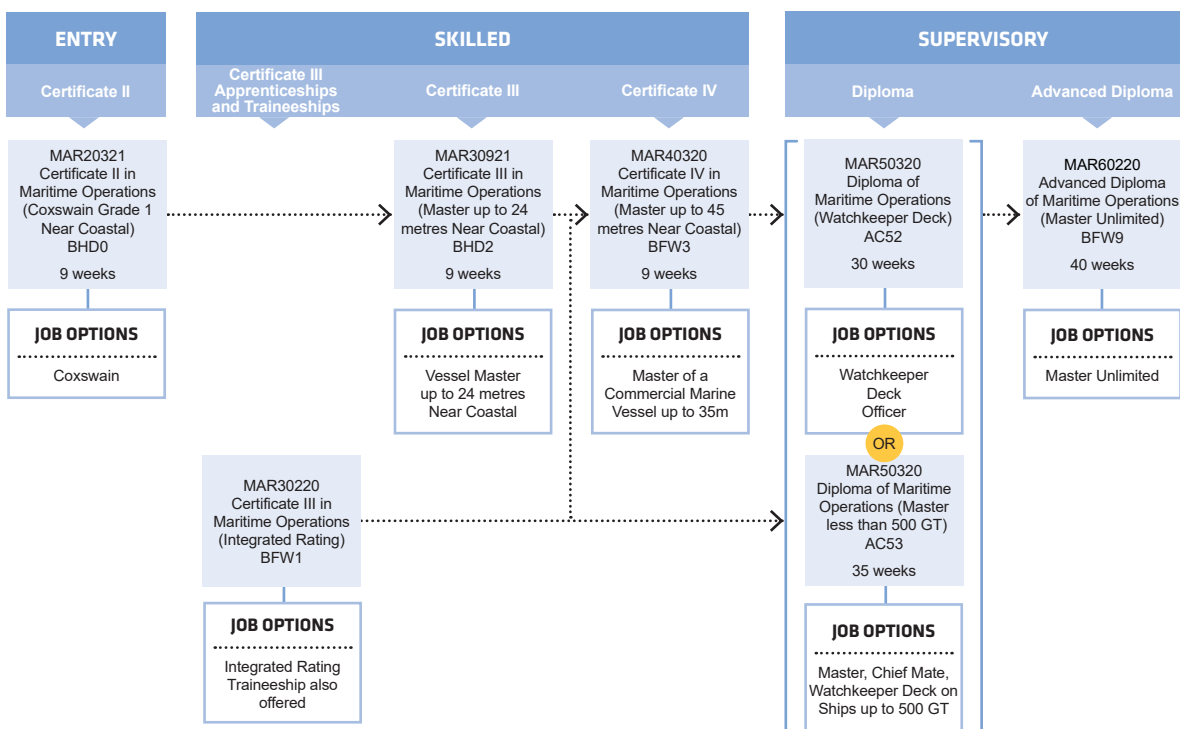

course search

how to apply

PILOT STUDIES

CABIN CREW AND GROUND OPERATIONS

AIRCRAFT MAINTENANCE

*Please note:

These courses will transition to a new training package in 2023. This means that any students who started in 2023 will transfer during their study to new units developed to meet current and future industry needs.

MARITIME OPERATIONS - MASTER AND DECK

Please visit the Australian Maritime Safety Authority (AMSA) website for details regarding required sea service and additional requirements: <https://www.amsa.gov.au/qualifications-training>