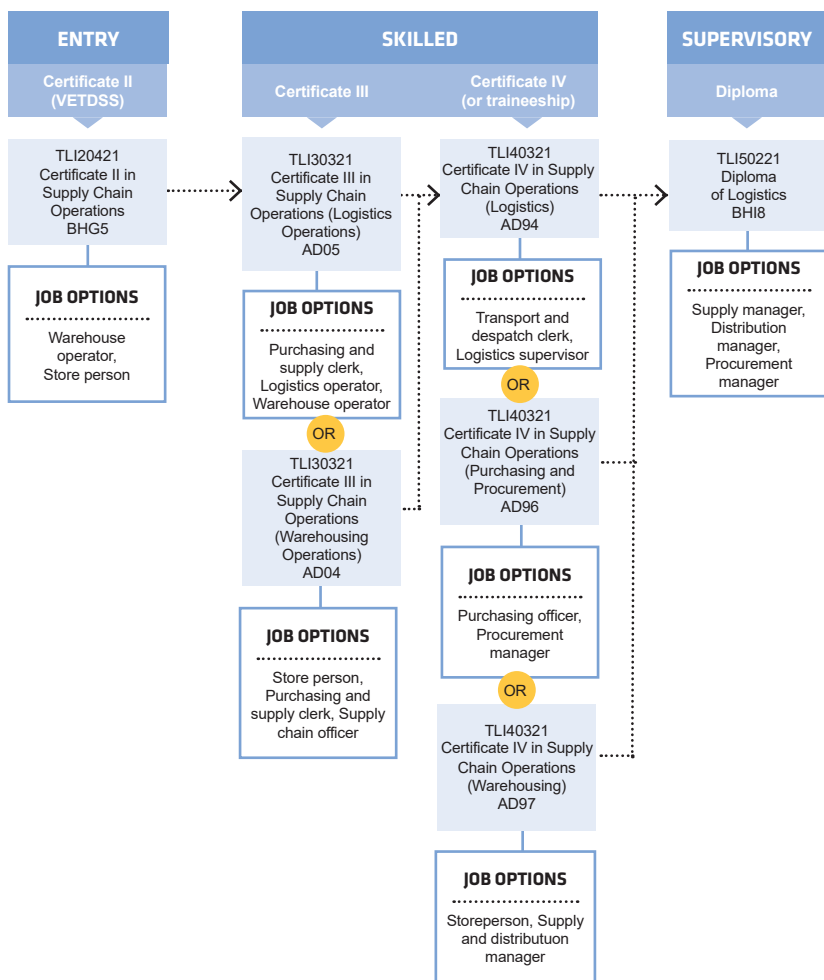

LOGISTICS

AQUACULTURE

1800 001 001 | info@smtafe.wa.edu.au | southmetrotafe.wa.edu.au

Connect with us...

South Metropolitan TAFE RTO: 52787

Visit your nearest TAFE Jobs and Skills Centre at Armadale, Fremantle, Mandurah, Rockingham or Thornlie campuses for advice and information on careers, training and employment. Services are free and accessible to all members of the community.

Ph: 13 64 64 Find out more about Jobs and Skills Centres at www.jobsandskills.wa.gov.au

Connect with us...