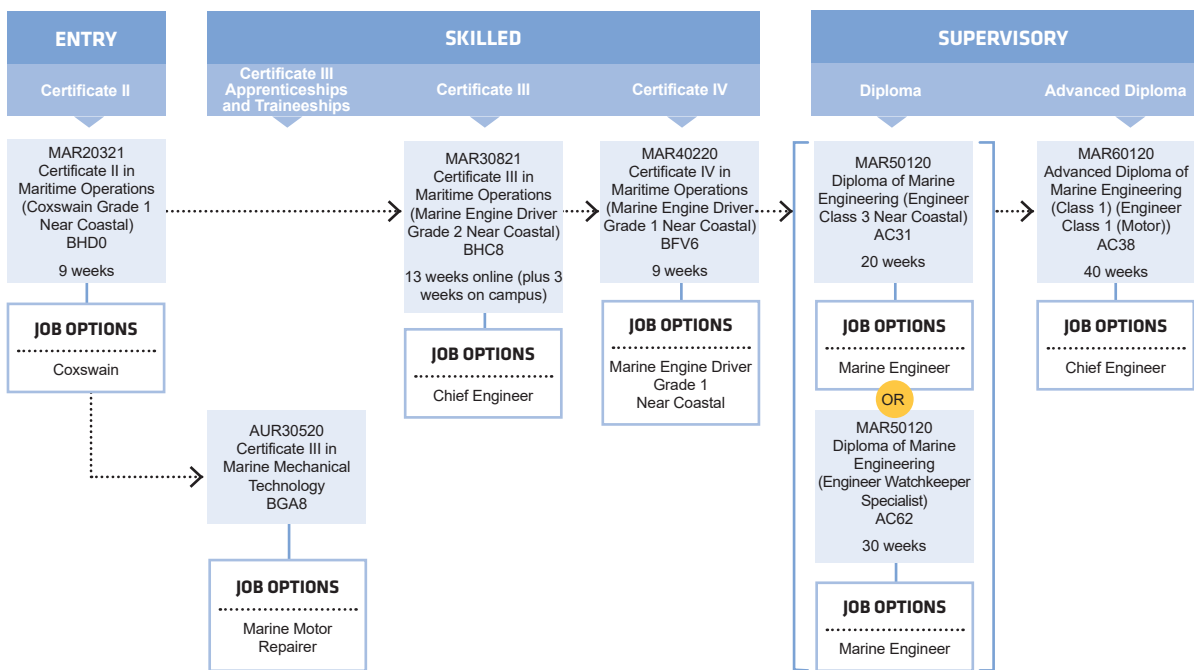

course search

how to apply

PILOT STUDIES

CABIN CREW AND GROUND OPERATIONS

AIRCRAFT MAINTENANCE

*Please note:

These courses will transition to a new training package in 2023. This means that any students who started in 2023 will transfer during their study to new units developed to meet current and future industry needs.

MARITIME OPERATIONS - MASTER AND DECK

Please visit the Australian Maritime Safety Authority (AMSA) website for details regarding required sea service and additional requirements: <https://www.amsa.gov.au/qualifications-training>

TAFE WA South Metropolitan

1800 001 001 | info@smtafe.wa.edu.au | southmetrotafe.wa.edu.au

Connect with us...

South Metropolitan TAFE RTO: 52787

JOBS & SKILLS CENTRE

Visit your nearest TAFE Jobs and Skills Centre at Armadale, Fremantle, Mandurah, Rockingham or Thornlie campuses for advice and information on careers, training and employment. Services are free and accessible to all members of the community.

Ph: 13 64 64 Find out more about Jobs and Skills Centres at www.jobsandskills.wa.gov.au

Connect with us...

MARITIME OPERATIONS - ENGINEERING

Please visit the Australian Maritime Safety Authority (AMSA) website for details regarding required sea service and additional requirements: <https://www.amsa.gov.au/qualifications-training>