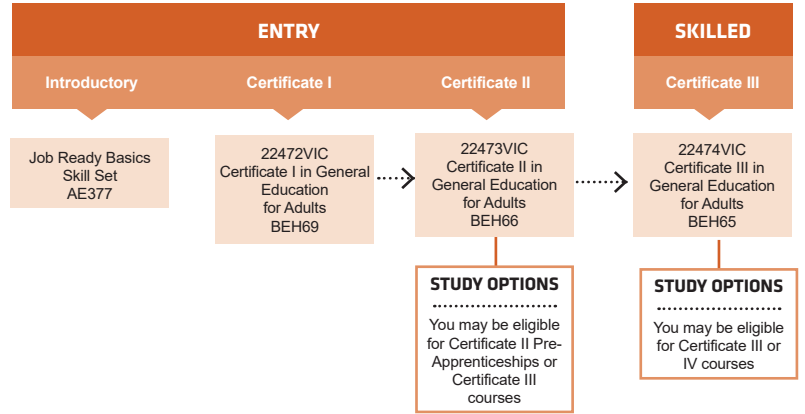

 **course search**

 **how to apply**

GENERAL EDUCATION

LEADERSHIP

MIGRANT ENGLISH

1800 001 001 | info@smtafe.wa.edu.au | southmetrotafe.wa.edu.au

Connect with us...

South Metropolitan TAFE RTO: 52787