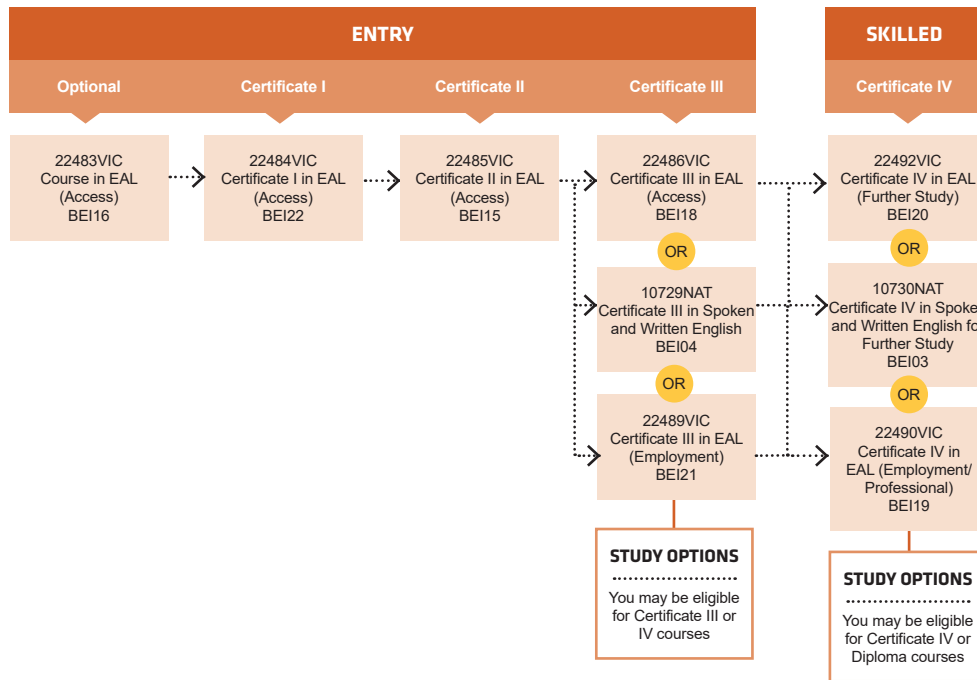

 **course search**

 **how to apply**

GENERAL EDUCATION

LEADERSHIP

MIGRANT ENGLISH

1800 001 001 | info@smtafe.wa.edu.au | southmetrotafe.wa.edu.au

Connect with us...

South Metropolitan TAFE RTO: 52787