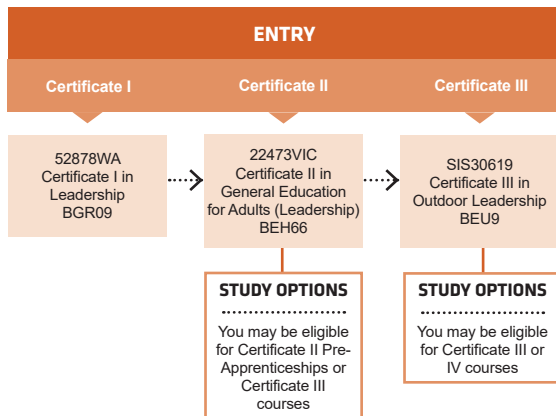

 **course search**

 **how to apply**

GENERAL EDUCATION

LEADERSHIP

MIGRANT ENGLISH

1800 001 001 | info@smtafe.wa.edu.au | southmetrotafe.wa.edu.au

Connect with us...

South Metropolitan TAFE RTO: 52787